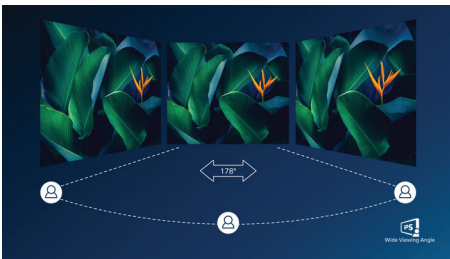

Perfectly designed for your space

- Compact design saves space

PHILIPS

LCD monitor
V Line 24 (23.8" / 60.5 cm diag.), 1920 x 1080 (Full HD)

241V8B/70

Highlights

100Hz Fast refresh

This Philips display refreshes the screen image up to 100 times per second which makes this monitor much faster than a standard display. With a 100Hz frame rate, gamers are able to find those critical images on the screen that show enemy movement in an ultra-smooth motion so that they are easily targetable.

IPS technology

IPS displays use an advanced technology which gives you extra wide viewing angles of 178/178 degree, making it possible to view the display from almost any angle. Unlike standard TN panels, IPS displays gives you remarkably crisp images with vivid colors, making it ideal not only for Photos, movies and web browsing, but also for professional applications which demand color accuracy and consistent brightness at all times.