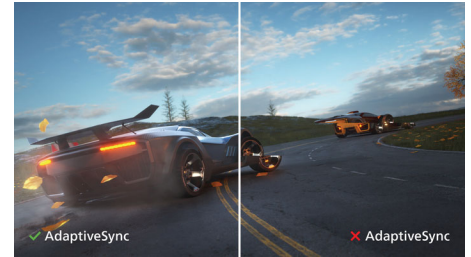

Adaptive-Sync technology

Gaming shouldn't be a choice between choppy gameplay or broken frames. Get fluid, artifact-free performance at virtually any framerate with Adaptive-Sync technology, smooth quick refresh and ultra-fast response time.