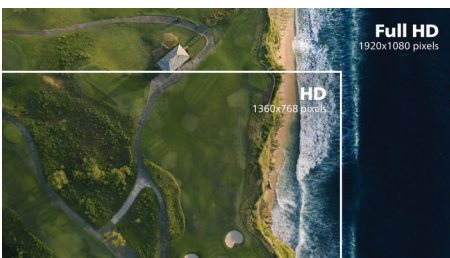

16:9 Full HD display

Picture quality matters. Regular displays deliver quality, but you expect more. This display features enhanced Full HD 1920 x 1080

resolution. With Full HD for crisp detail paired with high brightness, incredible contrast and realistic colors expect a true to life picture.