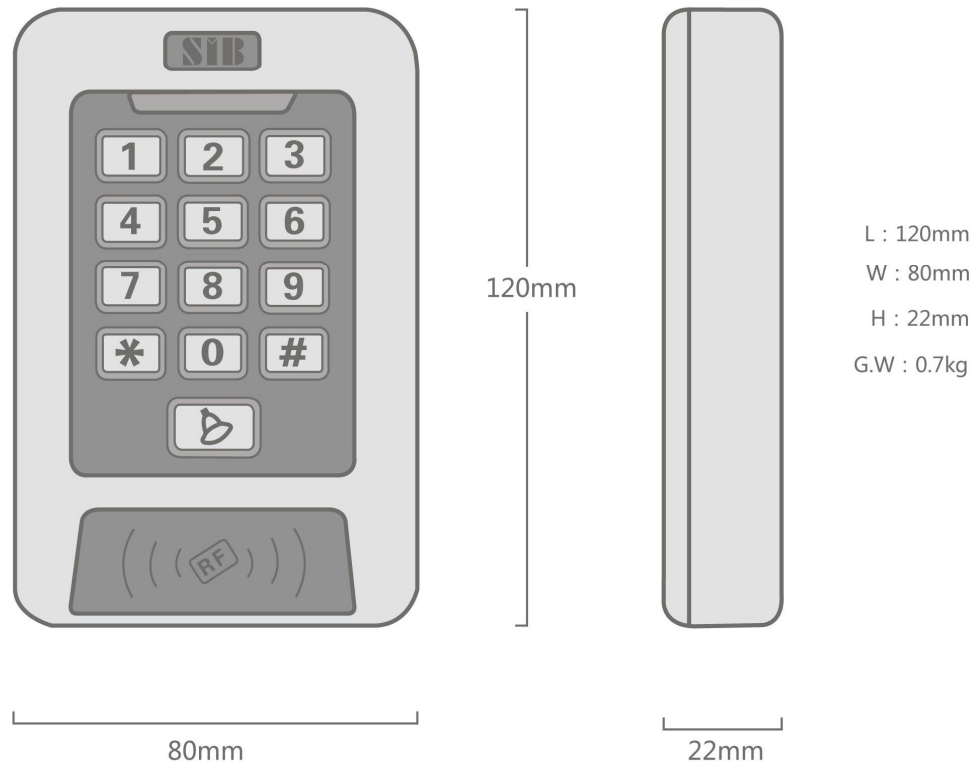

Exquisite Workmanship
Perfect Design

Waterproof

Metal, waterproof, outdoor use
Multi access way, convenient and safe

WG26 Output/input

Anti
vandal

Product Description

Two relays, supports up to 2000 users in total for two zones

Have 7 working modes

1. Wiegand reader
2. Standalone for single door
1. Standalone for two doors
2. With external reader for two doors
3. Two units interlocked for two doors
4. Anti-passback for single door
5. Anti-passback for two doors.

Waterproof structure design, fit for IP68 waterproof degree

Digital backlit keypad, the backlit can be set to Normal ON, Normal OFF, or Human-approach

Can add consecutive user cards quickly in one time

Technical parameters :

Card read distance : 5 ~ 8cm

Ambient temperature : $-45^{\circ}C \sim 60^{\circ}C$

Door Opening Time: 0~99s(Adjustable)

Dimension : 120 *80*22mm