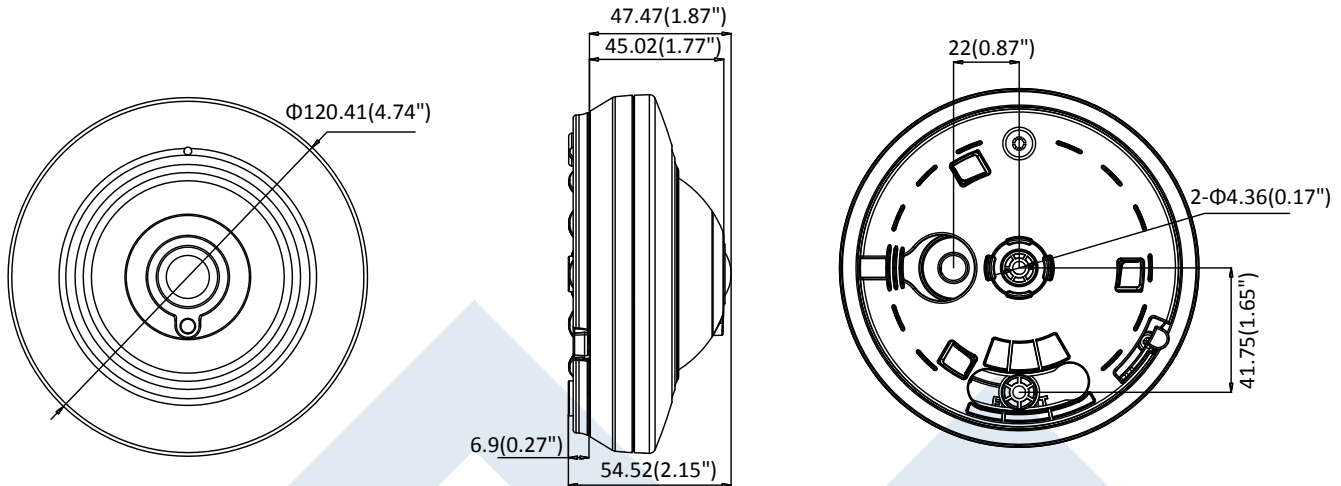

Platinum HD-TVI Fisheye Camera 5MP CMHD7552F

Key Features

- HD 5MP Video Output
- Adopt HDTVI Technology
- Built-in microphone
1-ch audio output,
- Multiple Display Mode

Dimensions:

unit:mm

Platinum HD-TVI Fisheye Camera 5MP CMHD7552F

CAMERA	
Image Sensor	5.0MP progressive scan CMOS
Signal System	NTSC/PAL
Resolution	2592 (H) × 1944 (V)
Min. Illumination	Color: 0.01 Lux @ (F1.2, AGC ON), 0 Lux with IR
Shutter Speed	1/12.5s to 1/20,000s
Lens	1.1mm Fisheye
Day & Night	ICR
Synchronization	Internal
Video Frame Rate	5Mega@12.5fps
HD Video Output	1 HD-TVI Output
Audio In	Built-in Mic
Audio Out	1-ch, BNC Output, (Output Impedance: 1KΩ)
Angle Adjustment	Pan: 0° -30° ; Tilt: 0° ; Rotate: 0°
MENU	
Ceiling Mounting Display Mode	Default, Panorama, 4 PTZ, Fisheye & 3 PTZ, Annular, Mini-fisheye & 1 PTZ, Annular & 2 PTZ
Wall Mounting Display Mode	Default, Panorama, 4 PTZ, Fisheye & 3 PTZ, Panorama & 3 PTZ
D/N Mode	Color/BW/AUTO
Language	English
Function	Brightness, Contrast, Saturation
GENERAL	
Working Temperature /Humidity	-4° F - 140° F (-20° C - 60° C) Humidity 90% or less (non-condensing)
Power Supply	DC 12V
Power Consumption	Max. 5.5W
IR Range	32ft-65ft(10-20m)
Dimension	φ4.74" × 2.14" (φ120.4×54.5mm)
Weight	0.77lb(350g)