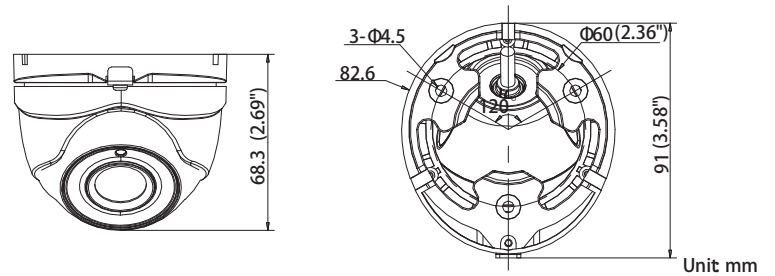

Platinum HD-TVI Turret Camera 5MP CMHT1352-28

Key Features:

- 5MP High Definition
- 2560x1944@20fps
- 2.8mm Fixed Lens
- 2 Matrix IR up to 65ft(20m)
- DC 12V
- OSD Menu via UTC technology with Platinum TVI DVR
- IP67 weatherproof

Dimensions:

Platinum HD-TVI Turret Camera 5MP CMHT1352-28

CAMERA	
Image Sensor	1/2.7"CMOS
Signal System	NTSC/PAL
Effective Pixels	2560(H)*1944(V)
Min. Illumination	0.008 Lux, 0 Lux with IR
Shutter Speed	1/30(1/25) s to 1/50,000 s
Lens	2.8mm Angle of View: 91°
Day & Night	ICR
Synchronization	Internal
Video Frame Rate	2560 x 1944@20fps
HD Video Output	1 HD-TVI Output
S/N Ratio	More than 62dB
MENU	
AGC	Support
D/N Mode	Auto/ Color/BW
White Balance	ATW/ NWB
BLC	Support
3D DNR	Support
Language	English, Chinese
Functions	Brightness,Sharpness,Digital noise reduction,Mirror,Smart IR
GENERAL	
Working Temperature /Humidity	-40 ° F - 140 ° F (-40° C - 60° C) Humidity 90% or less (non-condensing)
Power Supply	DC 12V
Power Consumption	Max. 3.5W
Weather Proof Ratings	IP67
IR Range	Up to 65ft(20m)
Dimension	3.6 "×3.3" ×2.7"(91.0×82.6 × 68.3mm)
Weight	0.8lb(350g)