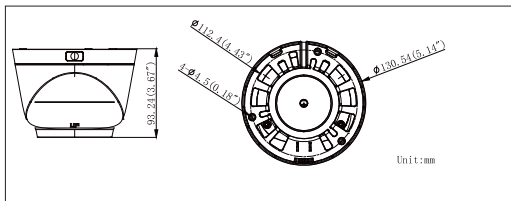

Dimensions

CMHT1623W	
Camera	
Image Sensor	1 / 3" Sensor
Signal System	NTSC/PAL(Euro Version)
Effective Pixels	1920(H)*1080(V)
Min. Illumination	0.014 Lux @ (AGC ON),0 Lux with IR
Shutter speed	NTSC: 1/30 s(PAL: 1/25 s) to 1/50,000 s
Lens	2.8-12mm Angle of view: 92° - 32°
Day & Night	ICR
Synchronization	Internal synchronization
Video Frame Rate	NTSC: 1080p@30fps/ PAL:1080p@25fps
HD Video Output	1 Analog HD output
S / N Ratio	More than 52dB
Menu	
Scene	Indoor, Outdoor, Indoor1, LOW-LIGHT
Camera ID	On/off (15 characters, position programmable)
AGC	Support
D/N Mode	Color/BW/EXT
White Balance	ATW, AWC-SET, Indoor, Outdoor, Manual
Privacy Mask	On/Off, maximum 8 zones
Motion Detection	On/Off, maximum 4 zones
BLC	Support
Anti-flicker	On/off
Language	English, Japanese, CHN1, CHN2, Korean, German, French, Italian, Spanish, Polish, Russian, Portuguese, Dutch, Turkish, Hebrew and Arabic
Function	Eclipse, Digital noise reduction, Digital zoom(62x), Slow shutter, Mirror, Defog, Defect pixel correction, SMART D-ZOOM
General	
Working Temperature / Humidity	-4 ° F - 140 ° F (-20 ° C - 60 ° C) Humidity 90% or less (non-condensing)
Power Supply	12V DC
Power Consumption	Max. 7W
Weather Proof Ratings	IP66
IR Range	Up to 131ft(40m)
Dimensions	φ 5.1" × 3.7" (φ130.5 × 93.2 mm)
Weight	0.7lb(300g)