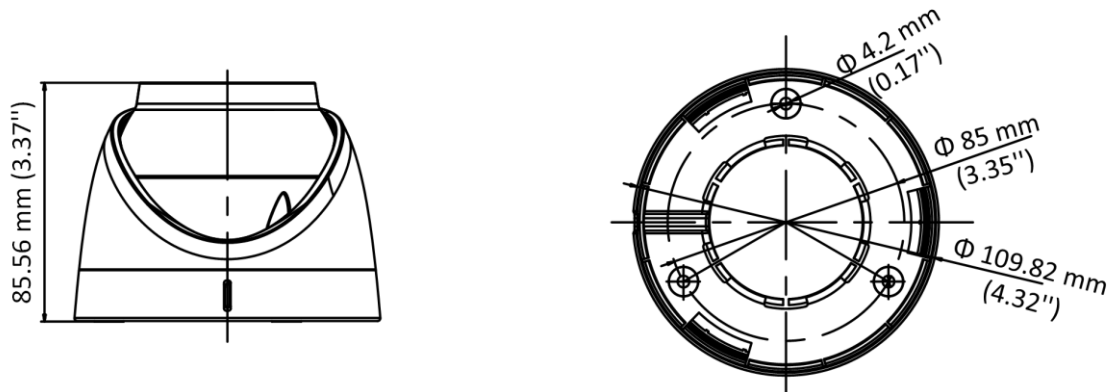

CMHT1752W-28CF 5 MP Full Time Color Camera

- 5 MP, 2560 × 1944 resolution
- 24-hour color image
- 130 dB true WDR, 3D DNR
- 2.8 mm fixed focal lens
- Smart Light, up to 66ft(20 m) white light distance
- 4 in 1 video output (switchable TVI/AHD/CVI/CVBS)
- IP67
- OSD menu via UTC technology with Platinum DVR

Specification

Camera	
Image Sensor	5 MP CMOS
Signal System	PAL/NTSC
Resolution	2560 (H) × 1944 (V)
Frame Rate	TVI: 5MP@20fps, 4MP@30fps, 4MP@25fps, 1080p@30fps, 1080p@25fps CVI: 4MP@30fps, 4MP@25fps AHD: 5MP@20fps, 4MP@30fps, 4MP@25fps CVBS: PAL/NTSC
Min. illumination	0.0005 Lux @ (F1.0, AGC ON), 0 Lux with White Light
Shutter Time	PAL: 1/25 s to 1/50, 000 s NTSC: 1/30 s to 1/50, 000 s
Slow Shutter	Max. 16 times
Lens	2.8 mm fixed lens
Horizontal Field of View	2.8 mm, horizontal FOV: 99.7°, vertical FOV: 72°, diagonal FOV: 139.8°
Lens Mount	M16
Strobe Light Alarm	Yes
Day & Night	Color
WDR (Wide Dynamic Range)	≥130 dB
Angle Adjustment	Pan: 0 to 360°, Tilt: 0 to 75°, Rotation: 0 to 360°
Menu	
White Light	Auto/Off
Image Mode	STD/HIGH-SAT
AGC	Yes
Day/Night Mode	Color
White Balance	Auto/Manual
AE (Auto Exposure) Mode	WDR/BLC/HLC/Global/HLS/Anti-banding
Privacy Mask	4 programmable privacy masks
Motion Detection	4 programmable motion areas
Noise Reduction	3D DNR
Language	English
Function	Brightness, Sharpness, Mirror, Smart Light
Interface	
Video Output	Switchable TVI/AHD/CVI/CVBS
General	
Operating Conditions	-40 °C to 60 °C (-40 °F to 140 °F), humidity 90% or less (non-condensing)
Power Supply	12 VDC ± 25% <i>*You are recommended to use one power adapter to supply the power for one camera.</i>
Power Consumption	Max. 3.5 W
Protection Level	IP67

Material	Main Body: Metal Enclosure: Plastic
White Light Range	Up to 66ft(20 m)
Dimensions	Φ 109.82 mm × 85.56 mm (4.32" × 3.37")
Weight	Approx. 350 g (0.77 lb.)

Dimension

Accessory

LTB301-C
Wall Mount

LTB378
Vertical Pole Mount