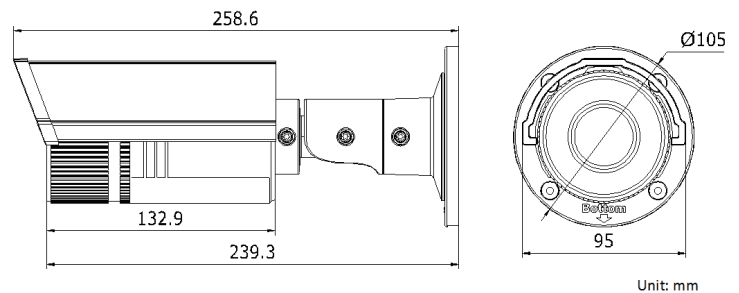

## Dimensions:

# Platinum Motorized Varifocal Bullet Network IP Camera 4.1 MP CMIP9743-SZ

General	
Working Temperature /Humidity	-22 °F ~ 140°F (-30 °C ~ 60 °C)
	Humidity 95% or less (non-condensing)
Power Supply	DC12V ± 10%, PoE (802.3af)
Power Consumption	Max. 5.5W (Max. 7.5 W with IR cut filter on)
IR Range	Approx. 100ft(30 meters)
Weather Proof Ratings	IP66
Dimensions	3.7" × 4.1" × 10.2"(95×105×258.6 mm)
Weight	2.65lbs (1200 g)