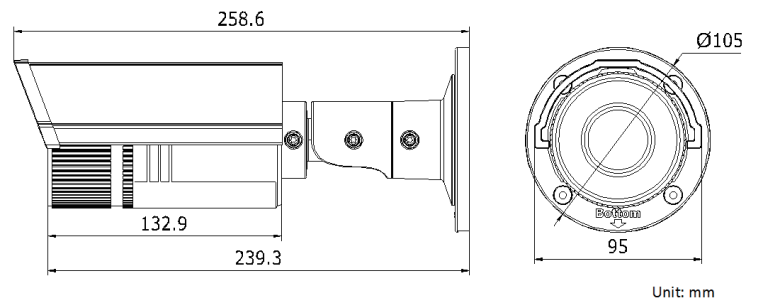

## Key Features:

- 4.1MP High Definition
- 2688X1520P@20fps
- 2.8-12mm Varifocal Motorized Lens
- 42 IR LEDs up to 100ft
- 3D DNR, WDR, BLC, VCA
- Audio I/O, Alarm I/O
- Junction Box Included
- DC 12V, PoE
- UL Listed

## Dimensions:

**WDR**  
120dB

# Platinum Motorized Varifocal Bullet IP Camera 4.1 MP CMIP9743W-SZ

General	
Working Temperature /Humidity	-22 °F ~ 140°F (-30 °C ~ 60 °C)
	Humidity 95% or less (non-condensing)
Power Supply	DC 12V ± 10%, PoE (802.3af)
Power Consumption	Max. 5.5W (Max. 7.5 W with IR cut filter on)
IR Range	Up to 100ft (30m)
Weather Proof Ratings	IP66
Dimensions	3.7" × 4.1" × 10.2"(95×105×258.6 mm)
Weight	2.65lbs (1200 g)