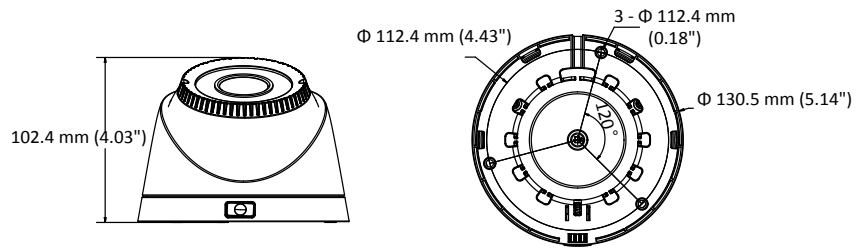

## Key Features:

- 4.1MP High Definition
- True 120dB Wide Dynamic Range
- 3D DNR, BLC, Intelligent H.264 Zip+
- Motorized lens
- IP67
- DC 12V/ PoE

## Dimensions:

**WDR**  
120dB

# Platinum 4.1MP Network Motorized Lens Turret Camera CMIP1043W-MZ

Interface	
Communication Interface	1 RJ45 10M/100M self-adaptive Ethernet port
Reset	Support
General	
Operating Conditions	-22 ° F ~ +140 ° F (-30 ° C ~ +60 ° C) Humidity 95% or less (non-condensing)
Power Supply	DC 12V ± 25%, PoE (802.3af)
Power Consumption	Max. 8.5 W/11 W (PoE)
IR Range	66ft to 100ft( 20m to 30m)
Protection Level	IP67
Dimensions	Φ 5.14" × 4.03" (Φ 130.5 × 102.4 mm)
Weight	1.07lb. (485 g)