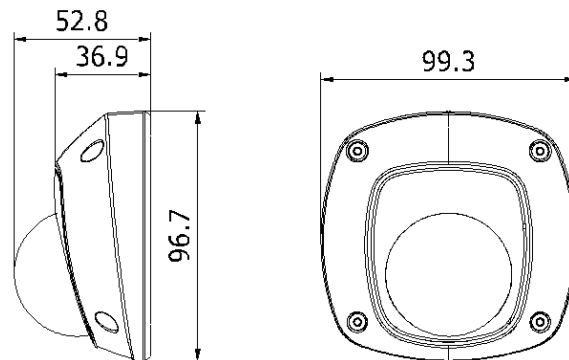

Dimensions: