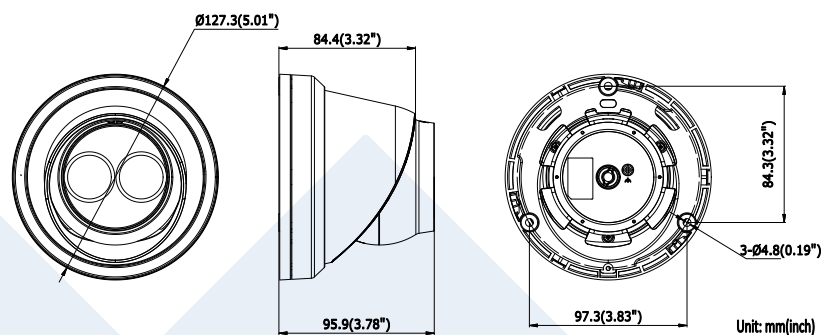

Dimensions:

Platinum 6MP Network Matrix IR Turret Camera CMIP3362W-28M

CAMERA	
Image Sensor	1/2.8" Progressive Scan CMOS
Min. Illumination	Color: 0.005 Lux @ (F1.6, AGC ON), 0 Lux with IR
Shutter Speed	1/3 s to 1/100,000 s
Lens	2.8 mm, horizontal FOV: 107° , vertical FOV: 57° , diagonal FOV: 128°
Lens Mount	M12
Day & Night	IR cut filter
DNR	3D DNR
Wide Dynamic Range	120dB
Angle Adjustment	Pan: 0° ~ 360° , Tilt: 0° ~ 75° , Rotation: 0° ~ 360°
Compression Standard	
Video Compression	Main stream: H.265/H.264 Sub stream: H.265/H.264/MJPEG Third stream: H.265/H.264
H.264 Type	Main Profile/High Profile
H.264 Zip+	Main stream support
H.265 Type	Main Profile
H.265+	Main stream support
Video Bit Rate	32 Kbps ~ 16 Mbps
Image	
Max. Resolution	3200 × 1800
Main Stream	50Hz: 20 fps (3200 × 1800, 25 fps (2688 × 1520, 1920 × 1080, 1280 × 720) 60Hz: 20 fps (3200 × 1800, 30fps (2688 × 1520, 1920 × 1080, 1280 × 720)
Sub Stream	50Hz: 25fps (640 × 480, 640 × 360) 60Hz: 30fps (640 × 480, 640 × 360)
Third Stream	50Hz: 25fps (1920 × 1080, 1280 × 720, 640 × 480, 640 × 360) 60Hz: 30fps (1920 × 1080, 1280 × 720, 640 × 480, 640 × 360)
Image Enhancement	BLC/3D DNR
Behavior Analysis	Line crossing detection, intrusion detection, Human, Vehicle classification
Face Detection	Yes
ROI	1 fixed region for main stream and sub-stream
Image Settings	Rotate mode, saturation, brightness, contrast, sharpness adjustable by client software or web browser
Target Cropping	No
Day/Night Switch	Day/Night/Auto/Scheduled
Network	
Network Storage	Support microSD/SDHC/SDXC card (256G), local storage and NAS (NFS,SMB/CIFS), ANR
Alarm Trigger	Motion detection, video tampering, network disconnected, IP address conflict, illegal login, HDD full, HDD error
Protocols	TCP/IP,ICMP,HTTP,HTTPS,FTP,DHCP,DNS,DDNS,RTP,RTSP,RTCP,PPPoE,NTP,UPnP™,SMTP,SNMP, IGMP,802.1X,QoS,IPv6, Bonjour
Standard	ONVIF(PROFILE S,PROFILE G),ISAPI
General Function	One-key reset, anti-flicker, three streams, heartbeat, mirror, password protection, privacy mask, watermark, IP address filter