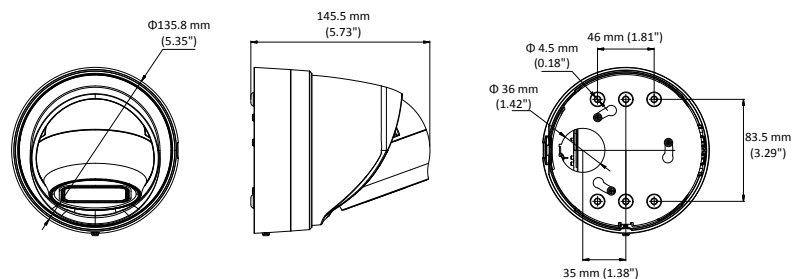

Dimensions: