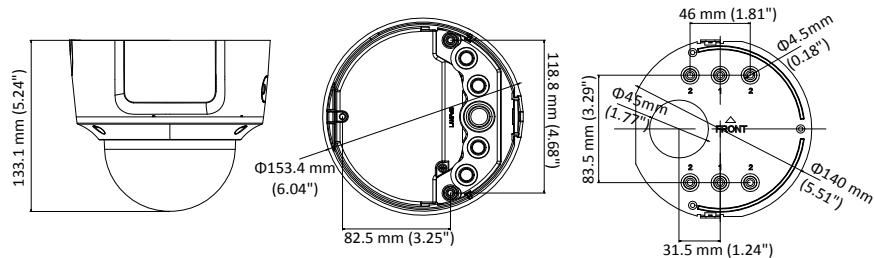

Dimensions:

WDR
120dB

Platinum 6.3MP Network Motorized Lens Dome Camera CMIP7863W-SZ

CAMERA	
Image Sensor	1/2.9" Progressive Scan CMOS
Min. Illumination	Color: 0.018 Lux @(F1.6, AGC ON), 0 Lux with IR
Shutter Speed	1/3 s to 1/100,000s
Slow Shutter	Support
Lens	2.8 - 12 mm @ F1.6, Motorized lens , Angle of view: 88° to 27°
Lens Mount	Φ14
Day & Night	IR Cut Filter
DNR	3D DNR
Wide Dynamic Range	120dB
3-Axis Adjustment	Pan:0° - 355°, Tilt: 0° - 75°, Rotation: 0° - 355°
Compression Standard	
Video Compression	Main stream: H.265/H.264 Sub stream: H.265/H.264/MJPEG Third stream: H.265/H.264
H.264 Type	Main Profile/High Profile
H.264 Zip+	Main stream support
H.265 Type	Main Profile
H.265+	Main stream support
Video Bit Rate	32 Kbps to 16 Mbps
Audio Compression	G.711/G.722.1/G.726/MP2L2/PCM
Audio Bit rate	64Kbps(G.711)/16Kbps(G.722.1)/16Kbps(G.726)/32-192Kbps(MP2L2)
Smart Feature-set	
Behavior Analysis	Line crossing detection, intrusion detection
Face Detection	Support
Region of Interest	1 fixed region for main stream and sub-stream
Image	
Max. Resolution	3072 × 2048
Frame Rate	50Hz: 20 fps (3072 × 2048, 3072 × 1728, 2944 × 1656), 25 fps (2560 × 1440, 1920 × 1080, 1280 × 720) 60Hz: 20 fps (3072 × 2048, 3072 × 1728, 2944 × 1656), 30fps (2560 × 1440, 1920 × 1080, 1280 × 720)
Sub Stream	50Hz: 25fps (640 × 480, 640 × 360, 320 × 240) 60Hz: 30fps (640 × 480, 640 × 360, 320 × 240)
Third Stream	50Hz: 25fps (1280 × 720, 640 × 360, 352 × 288) 60Hz: 30fps (1280 × 720, 640 × 360, 352 × 240)
Image Enhancement	BLC/3D DNR
Image Setting	Rotate mode, saturation, brightness, contrast, sharpness adjustable by client software or web browser
Day/Night Switch	Day/Night/Auto/Schedule/Triggered by Alarm In
Network	
Network Storage	Support Micro SD/SDHC/SDXC card (128G), local storage and NAS (NFS,SMB/CIFS), ANR
Alarm Trigger	Motion detection, video tampering, network disconnected, IP address conflict, illegal login, HDD full, HDD error