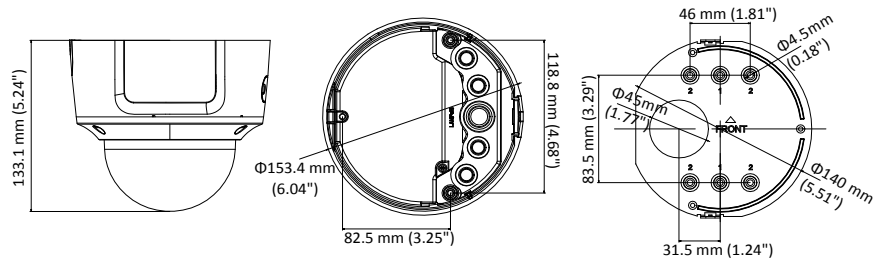

Dimensions: