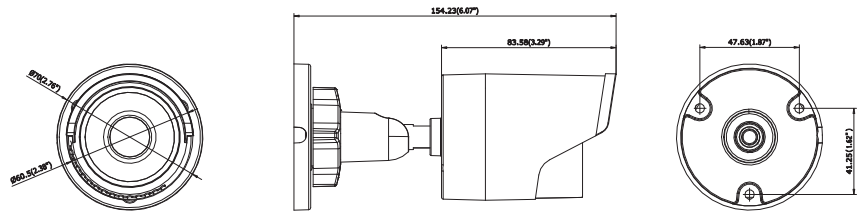

Platinum 4.1MP Network Mini Bullet Camera CMIP8242

Key Features:

- 4.1MP High Definition
- Digital WDR
- 3D DNR, BLC, Intelligent H.264 Zip+
- IP67
- DC 12V/ PoE

Dimensions:

Platinum 4.1MP Network Mini Bullet Camera

CMIP8242

CAMERA	
Image Sensor	1/3" Progressive Scan CMOS
Min. Illumination	0.01Lux @ (F1.2, AGC ON), 0 Lux with IR
Shutter Speed	1/3 s to 1/100,000s
Lens	4mm , Angle of view:83°
Lens Mount	M12
Day &Night	IR cut filter with auto switch
DNR	3D DNR
Wide Dynamic Range	DWDR
Compression Standard	
Video Compression	H.264 / MJPEG/H.264 Zip+
H.264 Type	Main Profile
Video Bit Rate	32 Kbps ~ 8 Mbps
Dual streams	Support
Image	
Max. Resolution	2688×1520
Frame Rate	60Hz: 20fps (2688×1520), 30fps (1920×1080), 30fps(1280×720) 50Hz: 20fps (2688×1520), 25fps(1920×1080), 25fps(1280×720)
Image Setting	Rotate Mode, Saturation, Brightness, Contrast, Sharpness adjustable by client software or web browser
BLC	Support, zone configurable
ROI Codec	Support
Network	
Network Storage	NAS (Support NFS,SMB/CIFS), ANR
Alarm Trigger	Motion detection, Tampering alarm, Network disconnect, IP address conflict, Storage exception
Protocols	TCP/IP, UDP, ICMP, HTTP, HTTPS, FTP, DHCP, DNS, DDNS, RTP, RTSP, RTCP, PPPoE, NTP, UPnP, SMTP, SNMP, IGMP, 802.1X, QoS, IPv6, Bonjour
General	One-key reset, Flash-prevention, dual stream, heartbeat, mirror, password protection, privacy mask, watermark, IP address filtering, Anonymous access
Standard	ONVIF (PROFILE S, PROFILE G), PSIA, CGI, ISAPI
Interface	
Communication Interface	1 RJ45 10M/100M Ethernet port
Reset	Yes
General	
Working Temperature /Humidity	-22 °F ~ 140 °F (-30 °C ~ 60 °C) Humidity 95% or less (non-condensing)
Power Supply	DC12V ± 10%, PoE (802.3af)
Power Consumption	Max. 5W
IR Range	Approx. 100ft (30 meters)
Weather Proof Ratings	IP67
Dimensions	Φ2.8" × 6.1" (Φ70.0×154.2 mm)
Weight	1.1 lbs (500g)