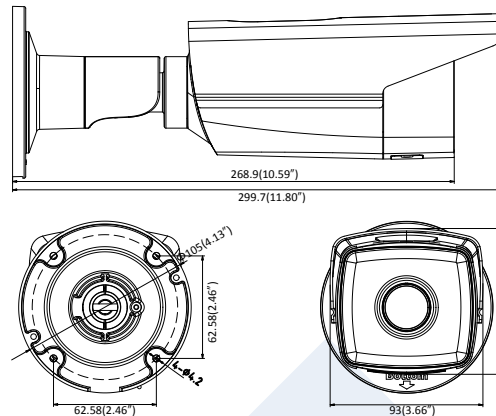

Dimensions: