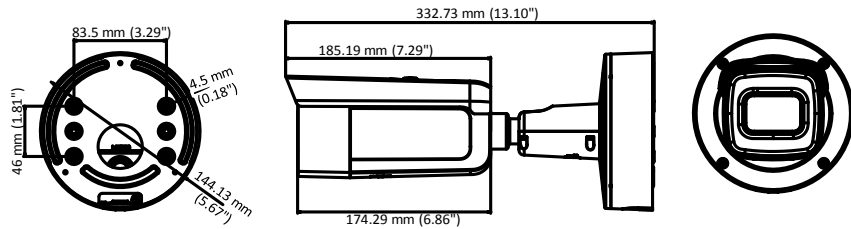

Dimensions:

WDR
120dB

Platinum 6.3MP Network Motorized Lens Bullet Camera CMIP9863W-SZ

CAMERA	
Image Sensor	1/2.9" Progressive Scan CMOS
Min. Illumination	Color: 0.018 Lux @(F1.6, AGC ON), 0 Lux with IR
Shutter Speed	1/3 s to 1/100,000s
Slow Shutter	Support
Lens	2.8 - 12 mm @ F1.6, Motorized lens , Angle of view: 88° to 27°
Lens Mount	Φ14
Day & Night	IR Cut Filter
DNR	3D DNR
Wide Dynamic Range	120dB
3-Axis Adjustment	Pan:0° - 355°, Tilt: 0° - 90°, Rotation: 0° - 355°
Compression Standard	
Video Compression	Main stream: H.265/H.264 Sub stream: H.265/H.264/MJPEG Third stream: H.265/H.264
H.264 Type	Main Profile/High Profile
H.264 Zip+	Main stream support
H.265 Type	Main Profile
H.265+	Main stream support
Video Bit Rate	32 Kbps to 16 Mbps
Audio Compression	G.711/G.722.1/G.726/MP2L2/PCM
Audio Bit rate	64Kbps(G.711)/16Kbps(G.722.1)/16Kbps(G.726)/32-192Kbps(MP2L2)
Smart Feature-set	
Behavior Analysis	Line crossing detection, intrusion detection
Face Detection	Support
Region of Interest	1 fixed region for main stream and sub-stream
Image	
Max. Resolution	3072 × 2048
Frame Rate	50Hz: 20 fps (3072 × 2048, 3072 × 1728, 2944 × 1656), 25 fps (2560 × 1440, 1920 × 1080, 1280 × 720) 60Hz: 20 fps (3072 × 2048, 3072 × 1728, 2944 × 1656), 30fps (2560 × 1440, 1920 × 1080, 1280 × 720)
Sub Stream	50Hz: 25fps (640 × 480, 640 × 360, 320 × 240) 60Hz: 30fps (640 × 480, 640 × 360, 320 × 240)
Third Stream	50Hz: 25fps (1280 × 720, 640 × 360, 352 × 288) 60Hz: 30fps (1280 × 720, 640 × 360, 352 × 240)
Image Enhancement	BLC/3D DNR
Image Setting	Rotate mode, saturation, brightness, contrast, sharpness adjustable by client software or web browser
Day/Night Switch	Day/Night/Auto/Schedule/Triggered by Alarm In
Network	
Network Storage	Support Micro SD/SDHC/SDXC card (128G), local storage and NAS (NFS,SMB/CIFS), ANR
Alarm Trigger	Motion detection, video tampering, network disconnected, IP address conflict, illegal login, HDD full, HDD error