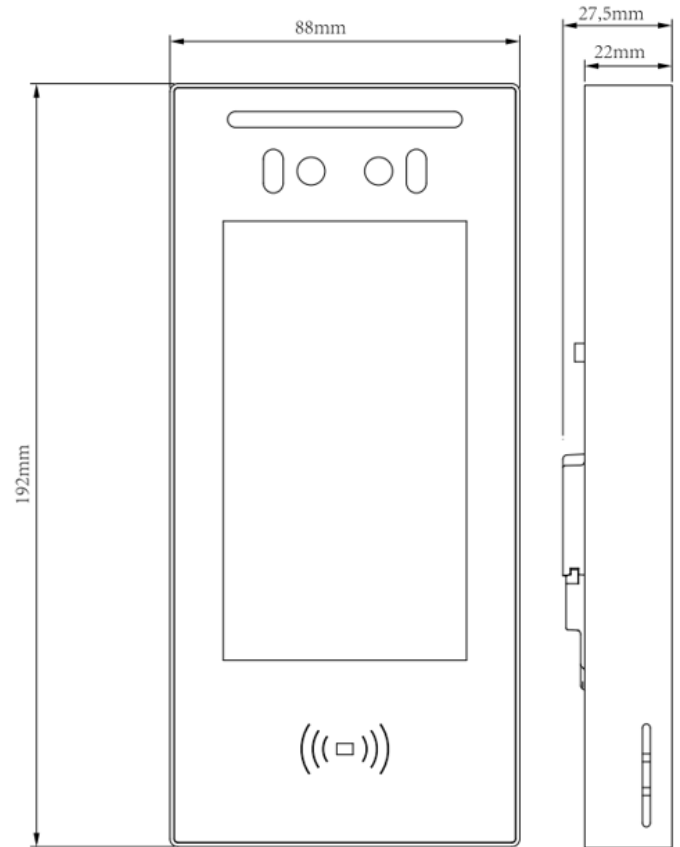

***Anti-epidemic Function***

- Mask Detection
- Body Temperature Detection

[Only E16C(MD01) & E16C(MD02) support]

**Physical & Power**

- Housing Material: Plastic
- Display: 5 Inch IPS LCD, 1280x720
- Camera: 2M pixels, WDR
- Wiegand Port: Support
- RS485 Port: Support
- RF Card Reader: 13.56MHz, NFC
- Relay In / Out: 1 / 1
- Ethernet Port: RJ45, 10/100Mbps adaptive
- Bluetooth: Support
- 802.3af Power-over-Ethernet
- 12V DC Connector (if not using PoE)
- Tamper: Support
- Installation: Wall-mounted
- IP Level: IP65
- Working Humidity: 10~90%, no condensing
- Working Temperature: -20°C ~ +60°C

### Capacity

- Face Capacity: 20,000
- Card Capacity: 20,000
- Event Log: 50,000

### Forehead Temperature Measurement

- Only E16C(MD02) support
- Distance: 0.3M ~ 1M
- Accuracy: 0.1°C
- Deviation: ±0.3°C
- Range: 34°C ~ 45°C

### Dimensions