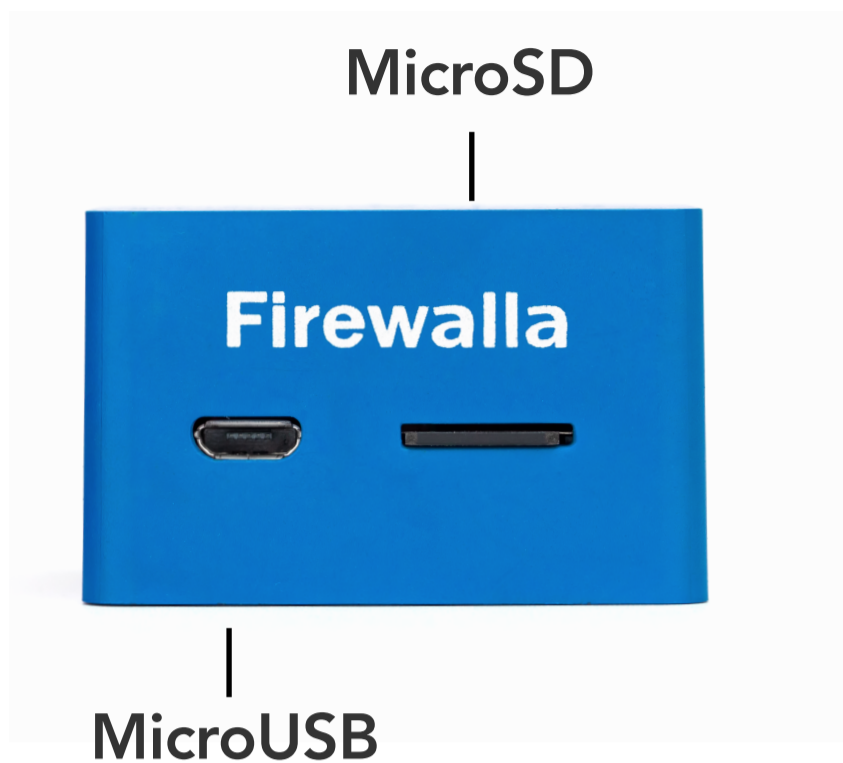

Technical Specifications

Package Includes

- 1 Firewalla Device
- 1 Ethernet Cable
- 1 USB Power Cable
- Power Adapter (US style only)
- One Year Manufacturer Warranty

	Red	Blue
Packet Processing Speed	100 Mbit	>500 Mbit
Memory	512 MB	1024 MB
Active Protect Entries	1000	10,000
CPU	32bit Quad Core ARM 1.0 GHz	64bit Quad Core ARM 1.0 GHz
VPN Encryption Speed	28 Mbits	70 Mbits
Storage (SD Card)	16 GB	16 GB
Unit Weight	0.043kg	0.045kg
Dimensions (H x W x D)	4.5cm x 4.5cm x 3cm	4.5cm x 4.5cm x 3cm
Operating Temperature	-20°C to 70°C	-20°C to 70°C
Power Supply	USB 5V/2A	USB 5V/2A
Ideal for	- Standard Speed Internet - Families and Home Business	- High Speed Internet - Families, Professionals and Small Business