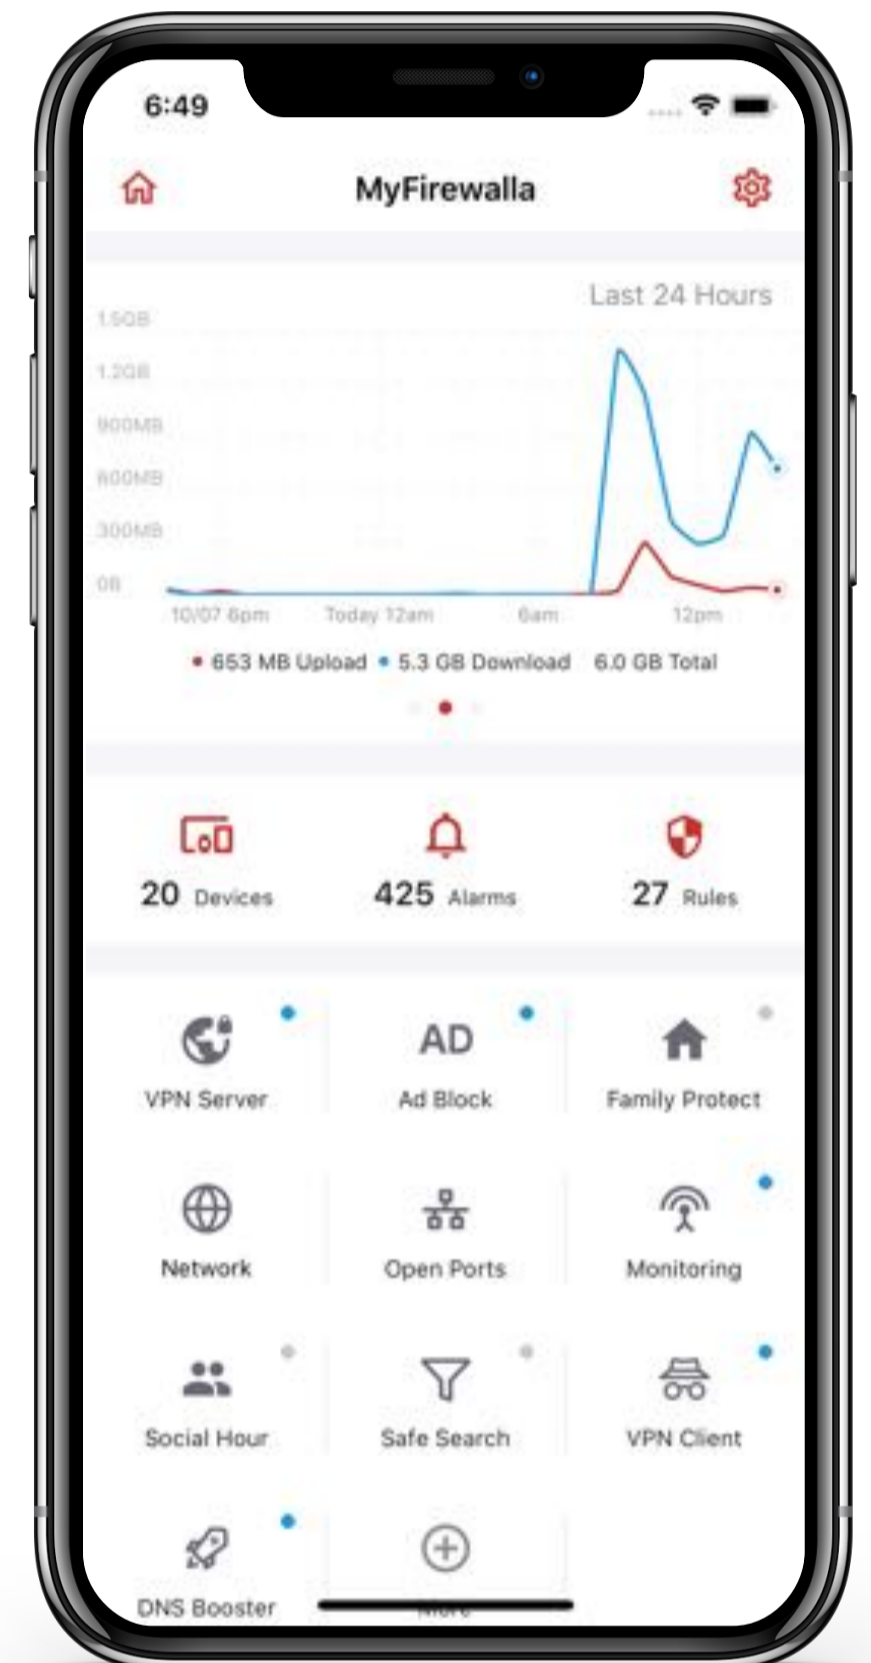

Key Features and Benefits

Complete Cyber Security Solution

- Firewalla box is a Firewall, IPS, IDS, with added behavior analytics, a network management station, all combined into one!
- Continuously scans for security vulnerabilities and risks.
- Firewalla's Intelligent analytics for abnormal behavior warning.

Activity and Parental Control

- Provides one-tap turn off control to all devices.
- Notifies you and blocks malicious and adult content.
- Blocks specific activities on any device (for example, block gaming for one hour).
- Integrated safe search to filter out offensive content from search results.

Privacy Protection

- Protects your privacy on the road, in coffee shops, or any public Wifi with our built-in **VPN server**. You'll access the web just as if you are at home.
- Our built-in Adblock feature lets you enjoy an ad-free environment on every single device you use.

Additional Features

- Advanced GEO-IP Filtering
- Device management
- Easily view, allow, block, and archive alarms
- Bandwidth Usage (Hourly, Daily, Monthly)
- DDNS allows you to safely expose internet services
- Content Filtering and activity detection
- Multiple apps manage one Firewalla
- Internal and External vulnerability scans