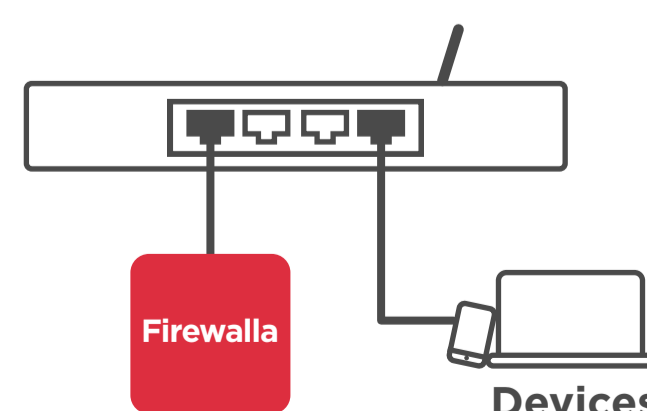

Easy to Install