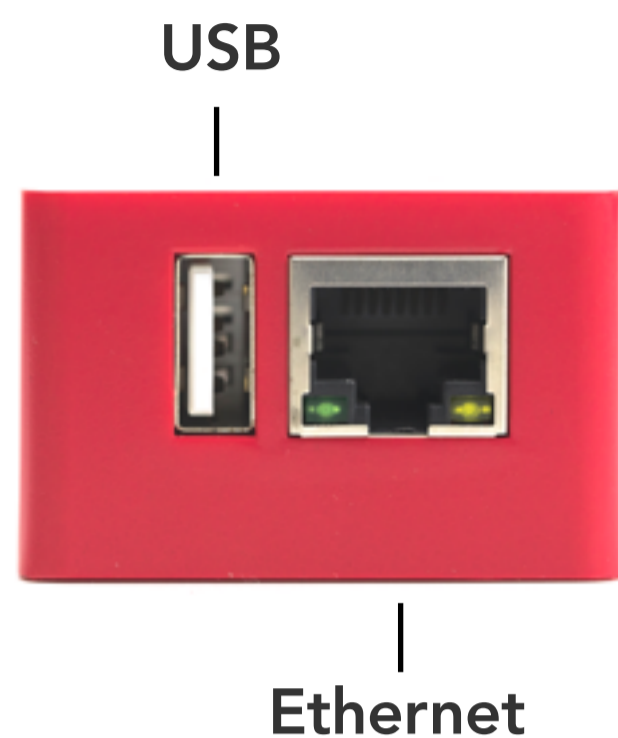

Technical Specifications

Package Includes

- 1 Firewalla Device
- 1 Ethernet Cable
- 1 USB Power Cable
- Power Adapter (US style only)
- One Year Manufacturer Warranty

	Red	Blue
Packet Processing Speed	100 Mbit	>500 Mbit
Memory	512 MB	1024 MB
Active Protect Entries	1000	10,000
CPU	32bit Quad Core ARM 1.0 GHz	64bit Quad Core ARM 1.0 GHz
VPN Encryption Speed	28 Mbits	70 Mbits
Storage (SD Card)	16 GB	16 GB
Unit Weight	0.043kg	0.045kg
Dimensions (H x W x D)	4.5cm x 4.5cm x 3cm	4.5cm x 4.5cm x 3cm
Operating Temperature	-20°C to 70°C	-20°C to 70°C
Power Supply	USB 5V/2A	USB 5V/2A
Ideal for	- Standard Speed Internet - Families and Home Business	- High Speed Internet - Families, Professionals and Small Business