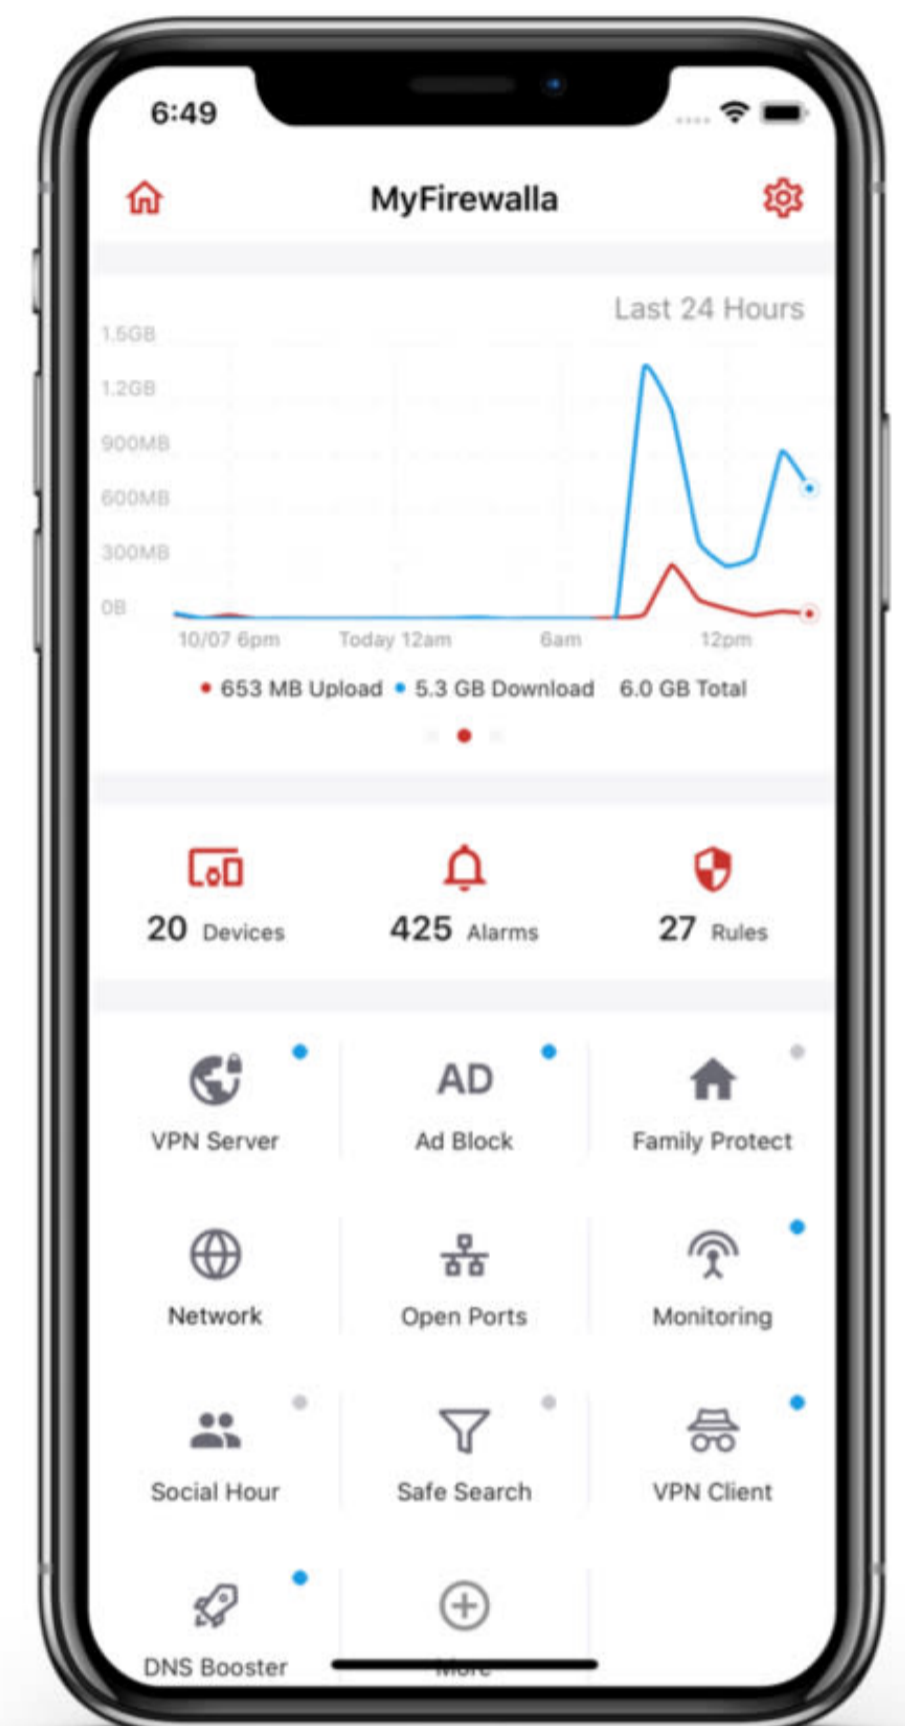

Firewalla Gold is a next generation smart firewall for homes and businesses. It is an intelligent shield that connects to your router and secures all of your digital things. It can protect your family from cyber threats, block ads, control kids' internet usage, and even protects you when you are out on public Wifi.

### Complete Cyber Security Solution

- Firewalla Gold is a multi-gigabit Firewall, Router, IPS, IDS, with added behaviour analytics a network management station, all combined into one!
- Continuously scans for security vulnerabilities and risks.
- Firewalla's Intelligent analytics for abnormal behavior warning.

### Activity and Parental Control

- Provides one-tap turn off control to all devices.
- Notifies you and blocks malicious and adult content.
- Blocks specific activities on any device (for example, block gaming for one hour).
- Integrated safe search to filter out offensive content from search results.

### Additional Features

- Advanced GEO-IP Filtering
- Network Segmentation & Lockdown
- 3 Gigabits deep packet inspection
- Device management
- Easily view, allow, block, and archive alarms
- Bandwidth Usage (Hourly, Daily, Monthly)
- DDNS allows you to safely expose internet services
- Content Filtering and activity detection
- Multiple apps manage one Firewalla
- Internal and External vulnerability scans