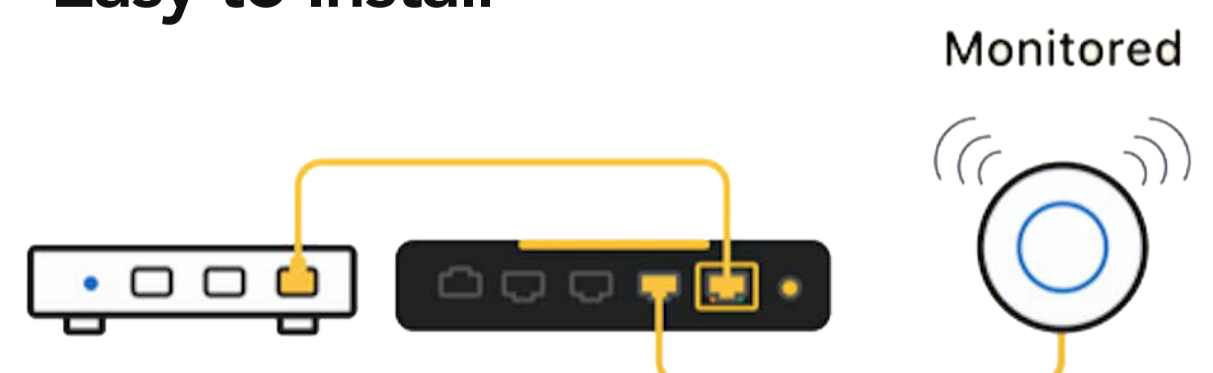

Easy to Install