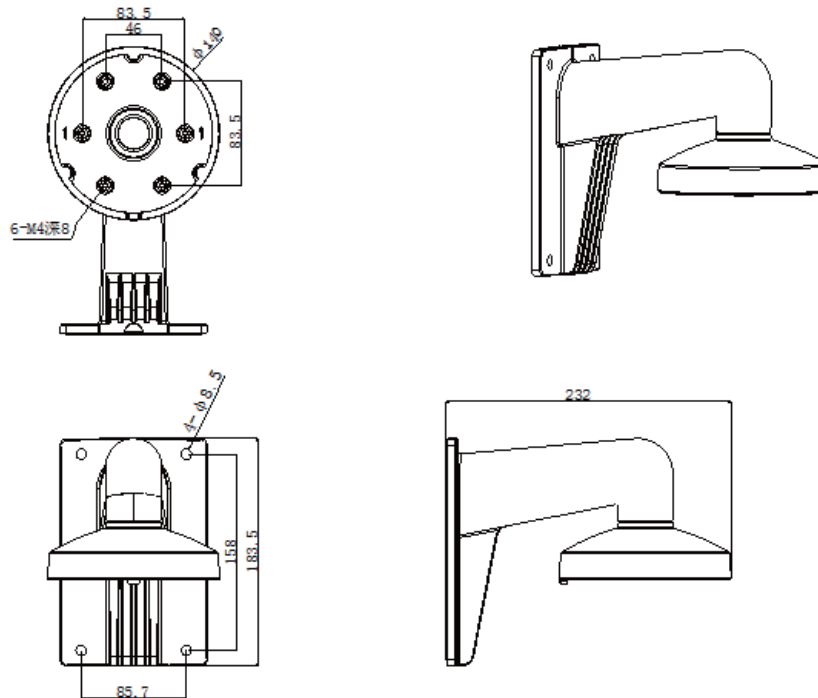

# Wall Mount Bracket

## LTB342-140

Suitable for dome camera wall mounting

Properties	
Parameter	Wall Mounting Bracket for CMHD34XX
Construction	Aluminum alloy
Dimension	Φ140×182×120mm(Φ5.5" ×7.2" ×4.7")
Weight	703g(1.5lbs)

## Dimensions:

©2015 LT Security, Inc. All Rights Reserved. White papers, data sheets, quick start guides, and/or user manuals are for reference only and may or may not be entirely up to date or accurate based upon the version or models. Product names mentioned herein may be the unregistered and/or registered trademarks of their respective owners.