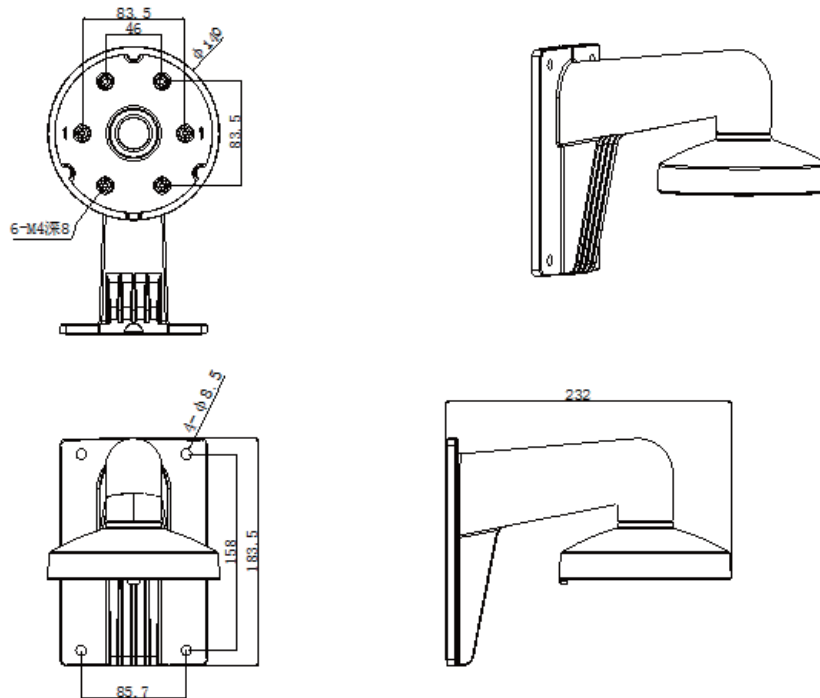

Dimensions:

©2021 LT Security PTY LTD All Rights Reserved. White papers, data sheets, quick start guides, and/or user manuals are for reference only and may or may not be entirely up to date or accurate based upon the version or models. Product names mentioned herein may be the unregistered and/or registered trademarks of their respective owners.