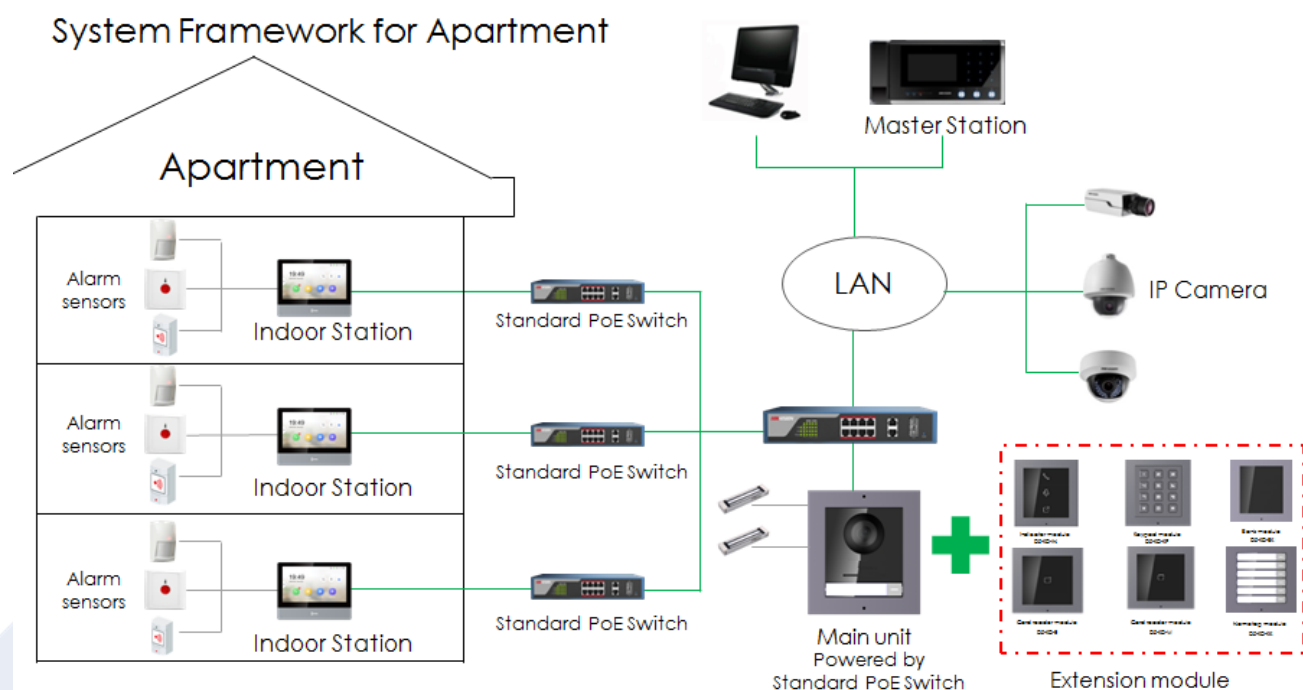

LTH-D301GY-WIFI

Video Intercom Indoor Station with 7-Inch Touch Screen

Key Feature

- UI V2.0: User friendly design
- 7-inch colorful touch screen with resolution 1024 × 600
- Standard PoE
- Stores messages and captured pictures in the TF card
- Remote unlocking via the client software or the mobile client
- Views live videos of door stations and linked cameras
- Supports wireless network

Typical Application

Specification

Model		LTH-D301GY-WIFI
System	Memory	128 MB
	Flash	32 MB
	Operation system	Embedded Linux operation system
Display	Display screen	7-inch colorful TFT LCD
	Display resolution	1024 × 600
	Operation method	Capacitive touch screen
Audio	Audio input	Built-in omnidirectional microphone
	Audio output	Built-in loudspeaker
	Audio compression standard	G.711 U
	Audio compression rate	64 Kbps
	Audio quality	Noise suppression and echo cancellation
Network	Wired network	10/100 Mbps self-adaptive network
	Wireless network	Wi-Fi 802.11b/g/n
	Network protocol	TCP/IP、SIP、RTSP
	Network interface	1 RJ-45 10/100 Mbps self-adaptive
	Alarm input	8-ch alarm inputs
	Relay output	2
	TF card	Max to 32 G, SD 2.0 or lower version
	RS-485	1
General	Power supply	IEEE802.3af, standard PoE
		12 VDC/1 A
	Power consumption	≤ 6 W
	Working temperature	-10 °C to 55 °C (14 °F to 131 °F)
	Working humidity	10% to 90%
Dimensions (W × H × D)	200 mm × 140 mm × 15.1 mm (7.9" × 5.5" × 0.6")	

Physical Interface

No.	Description
1	Display Screen
2	Microphone
3	Alarm Terminal
4	Power Interface
5	Loudspeaker
6	Network Interface and Power Supply

© 2019 LT Security, Inc. All Rights Reserved. White papers, data sheets, quick start guides, and/or user manuals are for reference only and may or may not be entirely up to date or accurate based upon the version or models. Product names mentioned herein may be the unregistered and/or registered trademarks of their respective owners