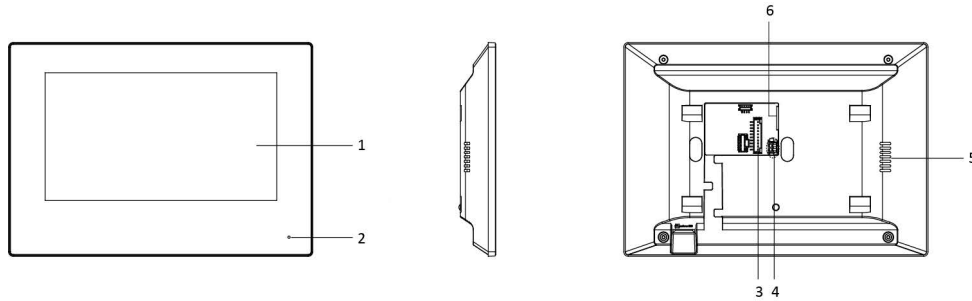

LTH-D301GY-WIFI

Video Intercom Indoor Station with 7-Inch Touch Screen

Key Feature

- UI V2.0: User friendly design
- 7-inch colorful touch screen with resolution 1024 × 600
- Standard PoE
- Stores messages and captured pictures in the TF card
- Remote unlocking via the client software or the mobile client
- Views live videos of door stations and linked cameras
- Supports wireless network

Typical Application

Specification

Model		LTH-D301GY-WIFI
System	Memory	128 MB
	Flash	32 MB
	Operation system	Embedded Linux operation system
Display	Display screen	7-inch colorful TFT LCD
	Display resolution	1024 × 600
	Operation method	Capacitive touch screen
Audio	Audio input	Built-in omnidirectional microphone
	Audio output	Built-in loudspeaker
	Audio compression standard	G.711 U
	Audio compression rate	64 Kbps
	Audio quality	Noise suppression and echo cancellation
Network	Wired network	10/100 Mbps self-adaptive network
	Wireless network	Wi-Fi 802.11b/g/n
	Network protocol	TCP/IP、SIP、RTSP
	Network interface	1 RJ-45 10/100 Mbps self-adaptive
	Alarm input	8-ch alarm inputs
	Relay output	2
	TF card	Max to 32 G, SD 2.0 or lower version
	RS-485	1
General	Power supply	IEEE802.3af, standard PoE
		12 VDC/1 A
	Power consumption	≤ 6 W
	Working temperature	-10 °C to 55 °C (14 °F to 131 °F)
	Working humidity	10% to 90%
Dimensions (W × H × D)	200 mm × 140 mm × 15.1 mm (7.9" × 5.5" × 0.6")	

Physical Interface

No.	Description
1	Display Screen
2	Microphone
3	Alarm Terminal
4	Power Interface
5	Loudspeaker
6	Network Interface and Power Supply

© 2019 LT Security, Inc. All Rights Reserved. White papers, data sheets, quick start guides, and/or user manuals are for reference only and may or may not be entirely up to date or accurate based upon the version or models. Product names mentioned herein may be the unregistered and/or registered trademarks of their respective owners