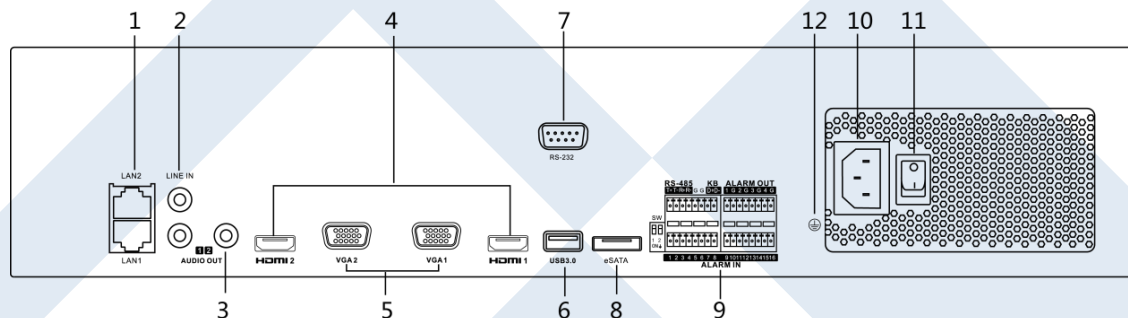

Platinum Enterprise 32 Channel Deep Learning NVR 2U LTN0732D-R8F

Key Features:

- Up to 32ch 12MP IP cameras can be connected
- Simultaneous HDMI and VGA outputs
- VGA1 up to 2K (2560 × 1440)/60Hz resolution, HDMI1 up to 4K (3840 × 2160)/60Hz; VGA2 /HDMI2 output up to 1080P
- Up to 16-ch synchronous playback
- Human Body Detection analytics to improve the alarm accuracy rate effectively
- Up to 8 SATA hard disks and 1 eSATA disk can be connected, for both recording and backup
- HDD hot swap with RAID0, RAID1, RAID5, RAID6, RAID10 storage scheme configurable

Rear Panel:

1. LAN1, LAN2 Network Interface
2. Line In
3. Audio Out
4. HDMI1/HDMI2
5. VGA1/VGA2
6. USB 3.0 Interface
7. RS-232 Interface
8. eSATA Interface
9. Alarm In/Alarm Out
10. 100 to 240VAC Power Input
11. Power Switch
12. GND