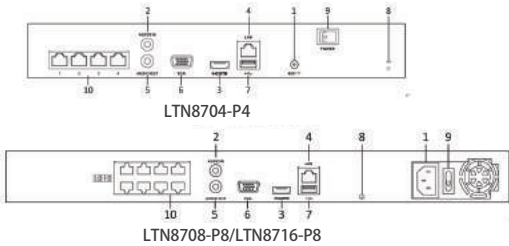

Rear Panel

1. Power Supply
2. Audio In
3. HDMI Interface
4. LAN Network Interface
5. Audio Out
6. VGA Interface
7. USB Interface
8. Ground
9. Power Switch
10. Network Interfaces with PoE Function

	LTN8704-P4	LTN8708-P8	LTN8716-P8
Video/Audio input			
IP video input	4-ch	8-ch	16-ch
Two-way audio input	1-ch, RCA (2.0 Vp-p, 1kΩ)		
Network			
Incoming bandwidth	40Mbps	80Mbps	160Mbps
Outgoing bandwidth	80Mbps		
Remote connection	128		
Video/Audio output			
Recording resolution	6MP/5MP/3MP/1080P/UXGA/720P/VGA/4CIF/DCIF/2CIF/CIF/QCIF		
Frame rate	Main stream: 50 fps (P) / 60 fps (N)		
	Sub-stream: 50 fps (P) / 60 fps (N)		
HDMI/VGA output	1-ch, resolution: 1920 × 1080P /60Hz, 1600 × 1200 /60Hz, 1280 × 1024 /60Hz, 1280 × 720 /60Hz, 1024 × 768 /60Hz		
Audio output	1-ch, RCA (Linear, 1kΩ)		
Decoding			
Live view / Playback resolution	6MP/5MP/3MP/1080p/UXGA/720p/VGA/4CIF/DCIF/2CIF/CIF/QCIF		
Capability	4-ch	8-ch	16-ch
Hard disk			
SATA	1 SATA interface for 1 HDD	2 SATA interface for 2 HDDs	
Capacity	Up to 6TB for each disk		
External interface			
Network interface	1 RJ-45 10 /100 /1000 Mbps self-adaptive Ethernet interface		
USB interface	1 × USB 2.0 and 1 × USB 3.0		
PoE			
PoE Interface	4 independent 100 Mbps PoE	8 independent 100 Mbps PoE	
Max. Power	50W	120W	
Standard	AF and AT		
Others			
Power supply	48V DC	100 ~ 240 VAC, 47 ~ 63 Hz, 3A	
Consumption (without harddisk)	≤ 10W		
Working temperature	-10 ° C ~ +55 ° C (14° F~131° F)		
Working humidity	10 % ~ 90 %		
Chassis	1U chassis	19-inch rack-mounted 1U chassis	
Dimensions (W × D × H)	315 × 230 × 45mm (12.4 × 9.1 × 1.8 inch)	445 × 290 × 45mm (17.5 × 11.4 × 1.8 inch)	
Weight (without hard disk)	≤ 2 Kg (4.4 lb)	≤ 4 Kg (8.8 lb)	