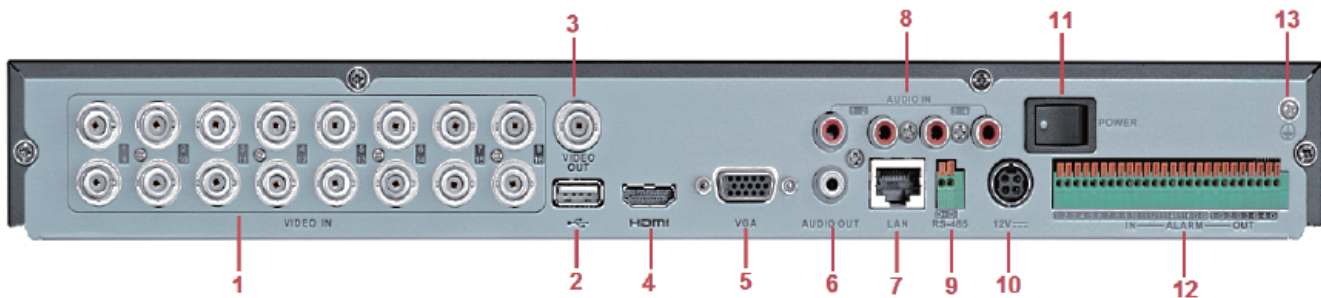

# Platinum Advanced Level 16 Channel Hybrid NVR LTN8716K-HT

## Key Features:

- Support HDTV I / HDCVI / AHD / CVBS / IP cameras
- Full channel recording at up to 8 MP resolution
- HDMI output at up to 4K (3840 × 2160) resolution

## Rear Panel:

- |                  |                  |                  |
|------------------|------------------|------------------|
| 1. Video In      | 6. Audio Out     | 11. Power Switch |
| 2. USB Interface | 7. LAN           | 12. Alarm in/out |
| 3. VIDEO OUT     | 8. Audio In      | 13. GND          |
| 4. HDMI          | 9. RS-485 Serial |                  |
| 5. VGA Interface | 10. DC 12V       |                  |