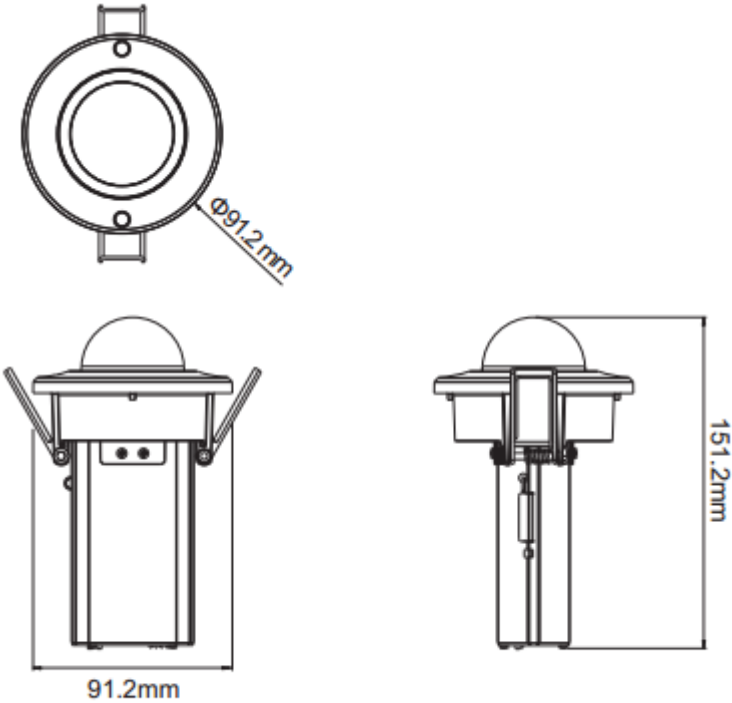

Specifications

Video	
Compression	H.264/M-JPEG
Multi Streaming	H.264 Stream 1/ H.264 Stream 2/ MJPEG Stream 3
Image Resolution/ Frame Rate	2048 x 1536 @20fps 1920 x 1080 @30 fps 1280 x 720 @30 fps 720 x 576 @30 fps 720 x 480 @30 fps 640 x 480 @30 fps 320 x 240 @30 fps
Network	
Interface	10/100/1000 Mbps Ethernet, RJ-45
Protocol	HTTP, TCP/IP, UDP, RTP, RTSP, FTP, SMTP, DHCP, DNS, DDNS, NTP, uPnP, ONVIF, IPv4/v6
Security	Multi-level Passwords/HTTP Encryption
Local Storage	Micro SDHC 32GB
Bit Rate	30~20000 Kbit/s
Event Notification	Email/FTP/ Record video to FTP server or SD card
Connectivity	ONVIF Profile S
General	
Alarm I/O	Input x 1, Output x 1
Micro SD Card Slot	Yes
Operating Temperature	0°C ~ 60°C/32°F ~ 140°F
Humidity	90%RH (No Condensation)
Power Source	PoE (IEEE 802.3af), DC 12V
Power Consumption	6W max.
Dimension	Φ 91.2mm x 151.2mm (H)
Weight	320g
Regulatory	CE/FCC
Ordering Information	NDF341-036 (3.6mm lens) NDF341-028 (2.8mm lens)

Diviotec

Dimension Drawing

2015-03-26 released
Specifications are subject to change without notice.
Copyright © DivioTec Inc. 2013.
All Rights Reserved