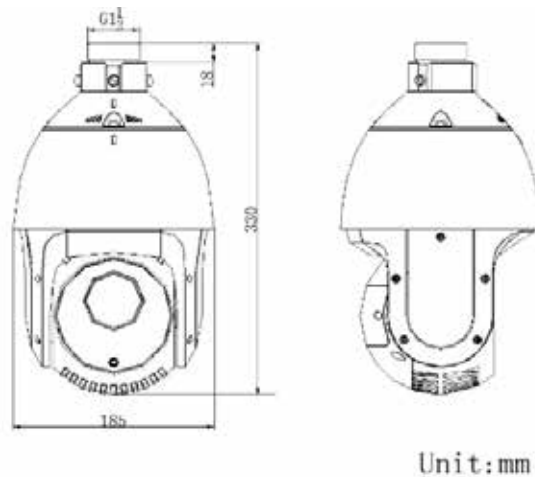

## Key Features:

- 2.1MP High Definition
- 1/3" CMOS
- 1920X1080P@30fps
- Adopts HDTV Technology
- 30x Optical Zoom
- True Day/Night, 3D DNR, DWDR, Privacy Masking
- AC 24V, IP66
- 5"(Φ)
- Wall Mount Bracket Included

## Dimensions:

# Platinum 1080P TVI PTZ High Speed Dome Camera 2.1MP PTZH512X30IR

General	
IR Distance	492ft(150m)
IR Intensity	Automatically adjusted, depending on the zoom ratio
General	
Power	24V AC ,Max.24W
Working Temperature / Humidity	-30 °C-65°C(-22°F-149°F)/90% or less
Weatherproof Rating	IP66 standard,TVS 4,000V lightning protection, surge protection and voltage transient protection
Dimensions	Φ7.3"×13.0"(Φ185×330mm)
Weight (approx.)	8.8lbs(4.0kg)