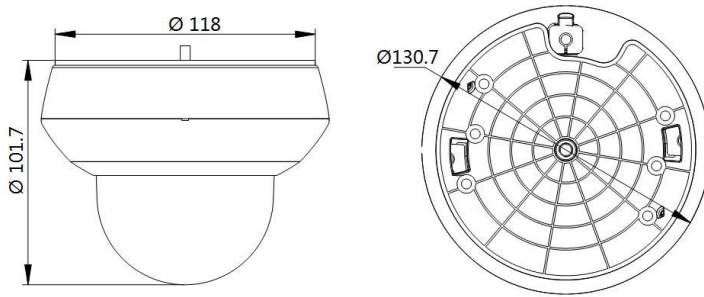

Smart Record	ANR (Automatic Network Replenishment), Dual-VCA
ROI	Main stream, sub-stream, and third stream respectively support two fixed areas.
<b>IR</b>	
IR Distance	66ft(20 m)
Smart IR	Support
<b>Image</b>	
Max. Resolution	2560 × 1440
Main Stream	50Hz: 25fps (2560 × 1440, 2048 × 1536, 1920 × 1080, 1280 × 960, 1280 × 720) 60Hz: 24fps (2560 × 1440), 30fps (2048 × 1536, 1920 × 1080, 1280 × 960, 1280 × 720)
Sub-Stream	50Hz: 25fps (704 × 576, 640 × 480, 352 × 288) 60Hz: 30fps (704 × 480, 640 × 480, 352 × 240)
Third Stream	50Hz: 25fps (1280 × 720, 704 × 576, 640 × 480, 352 × 288) 60Hz: 30fps (1280 × 720, 704 × 480, 640 × 480, 352 × 240)
Image Enhancement	3D DNR, HLC, EIS, Regional Exposure, Regional Focus
<b>Network</b>	
Network Storage	Built-in memory card slot, support Micro SD/SDHC/SDXC, up to 256 GB; NAS (NPS, SMB/CIFS), ANR
Protocols	IPv4/IPv6, HTTP, HTTPS, 802.1x, Qos, FTP, SMTP, UPnP, SNMP, DNS, DDNS, NTP, RTSP, RTP, TCP/IP, UDP, IGMP, ICMP, DHCP, PPPoE, Bonjour
API	Open-ended, support ONVIF, ISAPI, and CGI, support Third-Party Management Platform
Simultaneous Live View	Up to 20 channels
User/Host	Up to 32 users 3 levels: Administrator, Operator and User
Security Measures	User authentication (ID and PW), Host authentication (MAC address); HTTPS encryption; IEEE 802.1x port-based network access control; IP address filtering
Web Browser	IE 8 to 11, Chrome 31.0 to 44, Firefox 30.0 to 51
<b>Interface</b>	
Audio Interface	1-ch audio input and 1-ch audio output
Network Interface	1 RJ45 10 M/100 M Ethernet, PoE
<b>General</b>	
Power	12 VDC & PoE Max.: 12 W (Max. 3.9 W for IR)
Working Temperature	-20°C to 60°C (-4°F to 140°F)
Working Humidity	≤ 90%
Protection Level	IP66 Standard, TVS 4000V Lightning Protection, Surge Protection and Voltage Transient Protection
Material	Aluminum alloy, PC, PC+ABS
Dimensions	Φ 130.7 mm × 101.7 mm (Φ 5.15" × 4.00")
Weight	Approx. 0.53 kg (1.17 lb)

**Dimensions**

Unit:mm