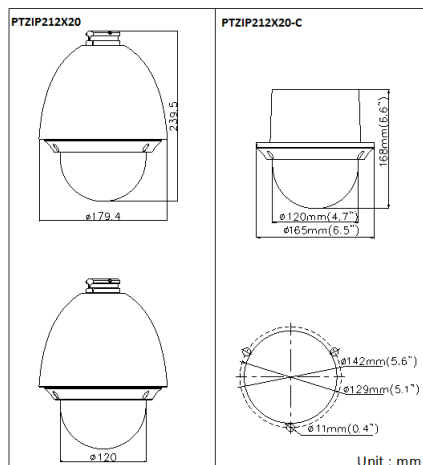

Dimensions

PTZIP212X20/PTZIP212X20-C	
Camera	
Image sensor	1/2.8" Progressive Scan CMOS
Effective pixel	1920(H) × 1080(V)
Min. illumination	Color: 0.05Lux @ (F1.6, AGC On), B/W: 0.01Lux @ (F1.6, AGC On)
White balance	Auto/Manual/ATW/Indoor/Outdoor/Daylight lamp/Sodium lamp
AGC	Auto / Manual
S / N ratio	≥ 52dB
Digital noise reduction	3D DNR
Backlight compensation	BLC
Wide dynamic range	Digital WDR
Defog	Support
Shutter speed	1/1 ~ 1/10,000s
Day & Night	IR Cut Filter
Digital zoom	16X
Focus mode	Auto / Semiautomatic / Manual
Privacy Mask	2 privacy masks programmable
Lens	
Focal length	4.7-94mm, 20x
Zoom speed	Approx.3s (Optical Wide-Tele)
Angle of view	58.3 ~ 3.2 degree (Wide-Tele)
Min. working distance	10 ~ 1000mm (Wide-Tele)
Aperture range	F1.6 ~ F3.5
Pan and Tilt	
Pan / Tilt range	Pan: 360° endless; Tilt: 0° ~ 90° (Auto Flip)
Pan / Tilt speed	Pan manual speed: 0.1° ~ 160° /s, Pan preset speed: 160° /s Tilt manual speed: 0.1° ~ 120° /s, Tilt preset speed: 120° /s
Proportional zoom	Rotation speed can be adjusted automatically according to zoom multiples
Number of preset	256
Patrol	8 patrols, up to 32 presets per patrol
Park action	Pattern/Pan scan/Tilt scan/Frame scan/Panorama scan/Random scan
Power-off memory	Support
PTZ position display	On / off
Preset freezing	Support
Local Video and Audio	
Alarm input / output	1 input 0-5v DC / 1 relay output, alarm response actions configurable
Audio input / output	1 mic/Line in, 2-2.4V(p-p); output impedance: 1KΩ, ±10% / 1 output, Line level, impedance: 600Ω
Network	
Ethernet	10Base-T / 100Base-TX, RJ45 connector
Max. image resolution	1920 × 1080
Frame rate	60Hz: 30 fps (1920 × 1080), 30 fps (1280 × 720); 50Hz: 25 fps (1920 × 1080), 25 fps (1280 × 720)
Image compression	H.264/MJPEG
SVC	Support
ROI encoding	Support 2 areas with adjustable levels
Audio compression	G.711u / G.711a / G.726 / MP2L2
Protocols	IPv4/IPv6, HTTP, HTTPS, 802.1X, QoS, FTP, SMTP, UPnP, SNMP, DNS, DDNS, NTP, RTSP, RTP, TCP, UDP, IGMP, ICMP, DHCP, PPPoE
Simultaneous live view	Up to 6
Streams	Dual streams
SD memory card	Built-in micro SD card slot, up to 64GB, support edge recording
User/Host Level	Up to 32 users, 3 Levels: Administrator, Operator, User
Security measures	User authentication (ID and PW), Host authentication (MAC address), IP address filtering
Integration	
Application programming	Open-ended API, support Onvif, PSIA and CGI
Web Browser	IE 7+, Chrome 18+, Firefox 5.0+, Safari 5.02+
General	
Power	24VAC/PoE+(802.3at), Max18W; -C: 24VAC/PoE(802.3af), Max 12W
Working temperature	-22° F ~ 149° F (-30° C ~ 65° C); -C: 14° F ~ 122° F (-10° C ~ 50° C)
Humidity	90% or less
Protection level	IP66(PTZIP212X20), TVS 4,000V lightning protection, surge protection and voltage transient protection
Impact Protection	IK08
Dimensions	φ7.06" × 9.43" (φ179.4 × 239.5mm) (PTZIP212X20) φ6.50" × 6.61" (φ165 × 168mm) (PTZIP212X20-C)
Weight	Approx. 4.41lbs (2Kg)