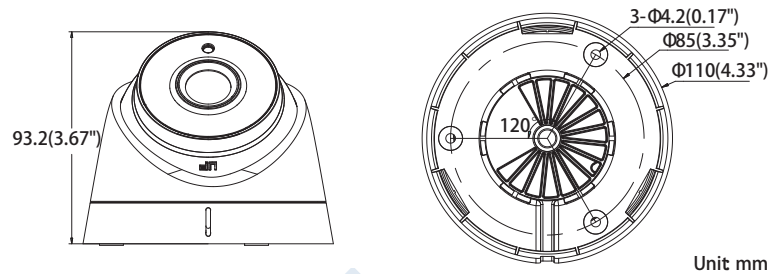

Platinum HD-TVI Turret Camera 5MP CMHT1752-28

Key Features:

- 5MP High Definition
- 2560x1944@20fps
- 2.8mm Fixed Lens
- 2 Matrix IR up to 131ft(40m)
- DC 12V
- OSD Menu via UTC technology with Platinum TVI DVR
- IP67 weatherproof

Dimensions:

Platinum HD-TVI Turret Camera 5MP

CMHT1752-28

CAMERA	
Image Sensor	1/2.7"CMOS
Signal System	NTSC/PAL
Effective Pixels	2560(H)*1944(V)
Min. Illumination	0.008 Lux, 0 Lux with IR
Shutter Speed	1/30(1/25) s to 1/50,000 s
Lens	2.8mm Angle of View: 91°
Day & Night	ICR
Synchronization	Internal
Video Frame Rate	2560 x 1944@20fps
HD Video Output	1 HD-TVI Output
S/N Ratio	More than 62dB
MENU	
AGC	Support
D/N Mode	Auto/ Color/BW
White Balance	ATW/ NWB
BLC	Support
3D DNR	Support
Language	English, Chinese
Functions	Brightness,Sharpness,Digital noise reduction,Mirror,Smart IR
GENERAL	
Working Temperature	-40 ° F - 140 ° F (-40° C - 60° C)
/Humidity	Humidity 90% or less (non-condensing)
Power Supply	DC 12V
Power Consumption	Max. 3.5W
Weather Proof Ratings	IP67
IR Range	Up to 131ft(40m)
Dimension	4.3 "×3.7" (110.0×93.2mm)
Weight	0.8lb(350g)